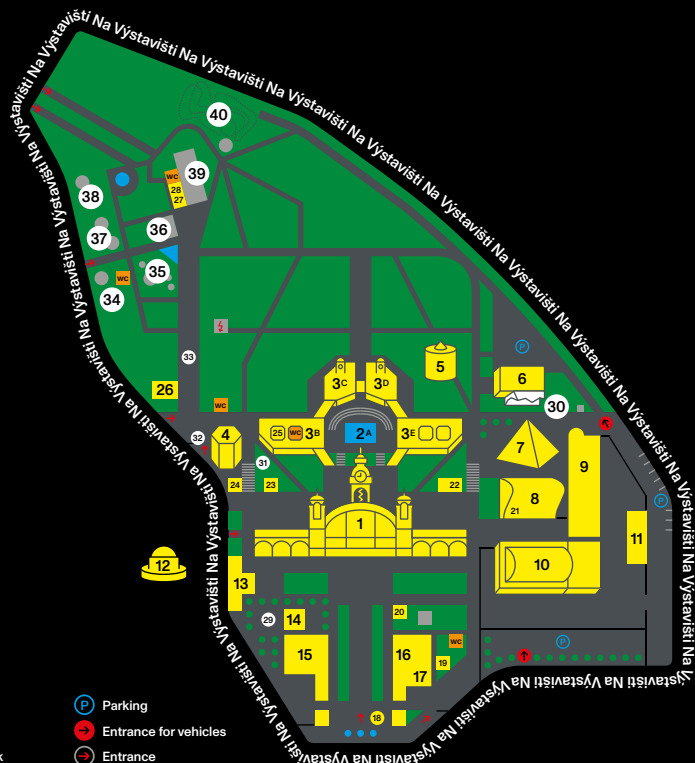

# Prague map

- |                               |                       |                            |
|-------------------------------|-----------------------|----------------------------|
| 1 Industrial Palace           | 15 AVU                | 29 Gauč Bistro             |
| 2 Křížik Fountain             | 16 Lapidary           | 30 Jungle bouldering       |
| 3 Křížik Pavilions + Terraces | 17 Sea World          | 31 Children's giant castle |
| 4 Marold's Panorama           | 18 Cash desk          | 32 Brussels Gate           |
| 5 Nová Spirála Theatre        | 19 Refreshment stand  | 33 Brussels Road           |
| 6 Swimming pool               | 20 Refreshment stand  | 34 BBQ place               |
| 7 GoJa Music Hall             | 21 Střídačka Club     | 35 Rope course             |
| 8 Small Sports Hall           | 22 Office building    | 36 Sandbox XXL             |
| 9 Office building             | 23 Rychta Atelier     | 37 Fitness & workout       |
| 10 Fortuna Sports Hall        | 24 Artyčok Bistro     | 38 Parkour                 |
| 11 Expo Hotel                 | 25 Terasa 67 Bistro   | 39 Skateplaza              |
| 12 Planetarium                | 26 No.2 Bistro        | 40 Children's cycling park |
| 13 Bohemia Pavilion           | 27 Shelter Cafe       |                            |
| 14 Pražan Restaurant          | 28 Skateplaza lockers |                            |